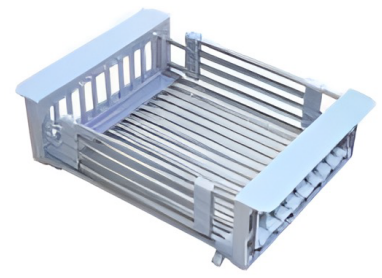

COLANDER - A
GREY COLOR