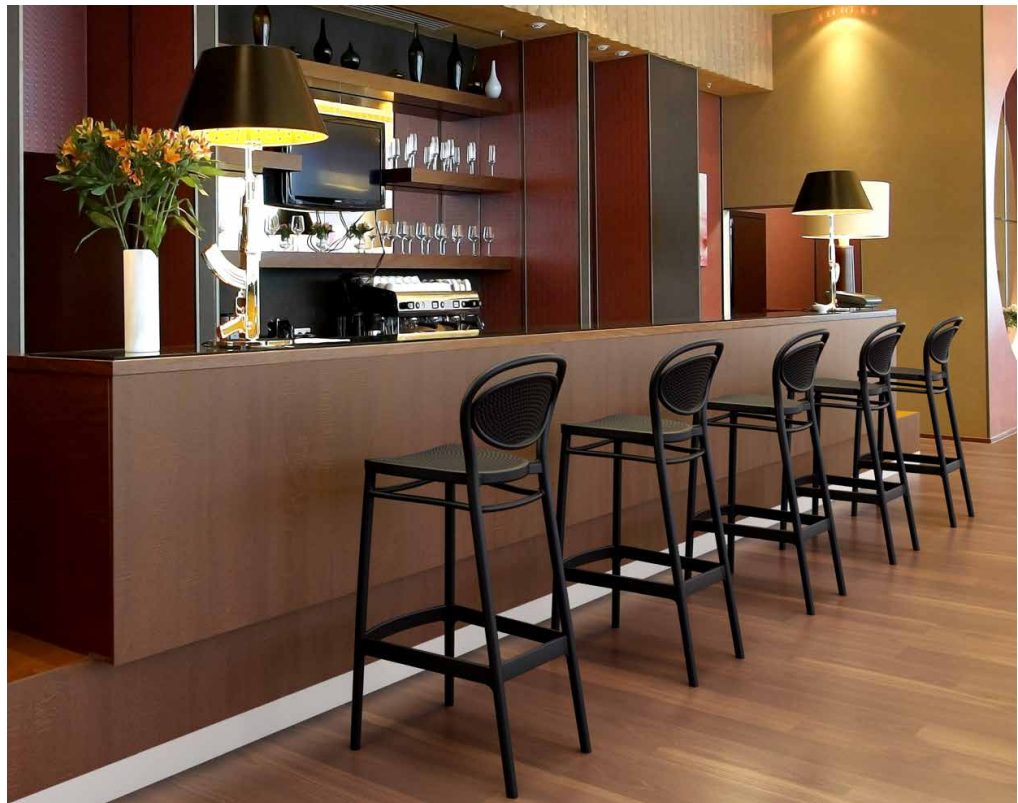

CROSS BAR 75

new color

UV protected

Indoor

Outdoor

Climatic conditions