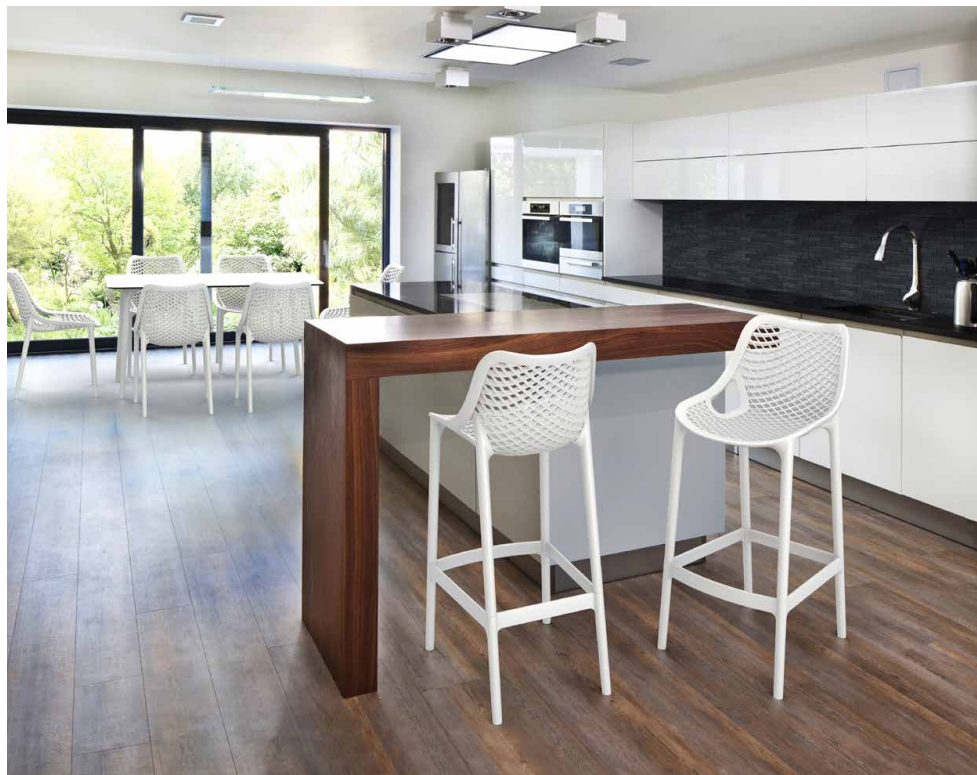

AIR BAR 75

UV protected

Indoor

Outdoor

Climatic conditions